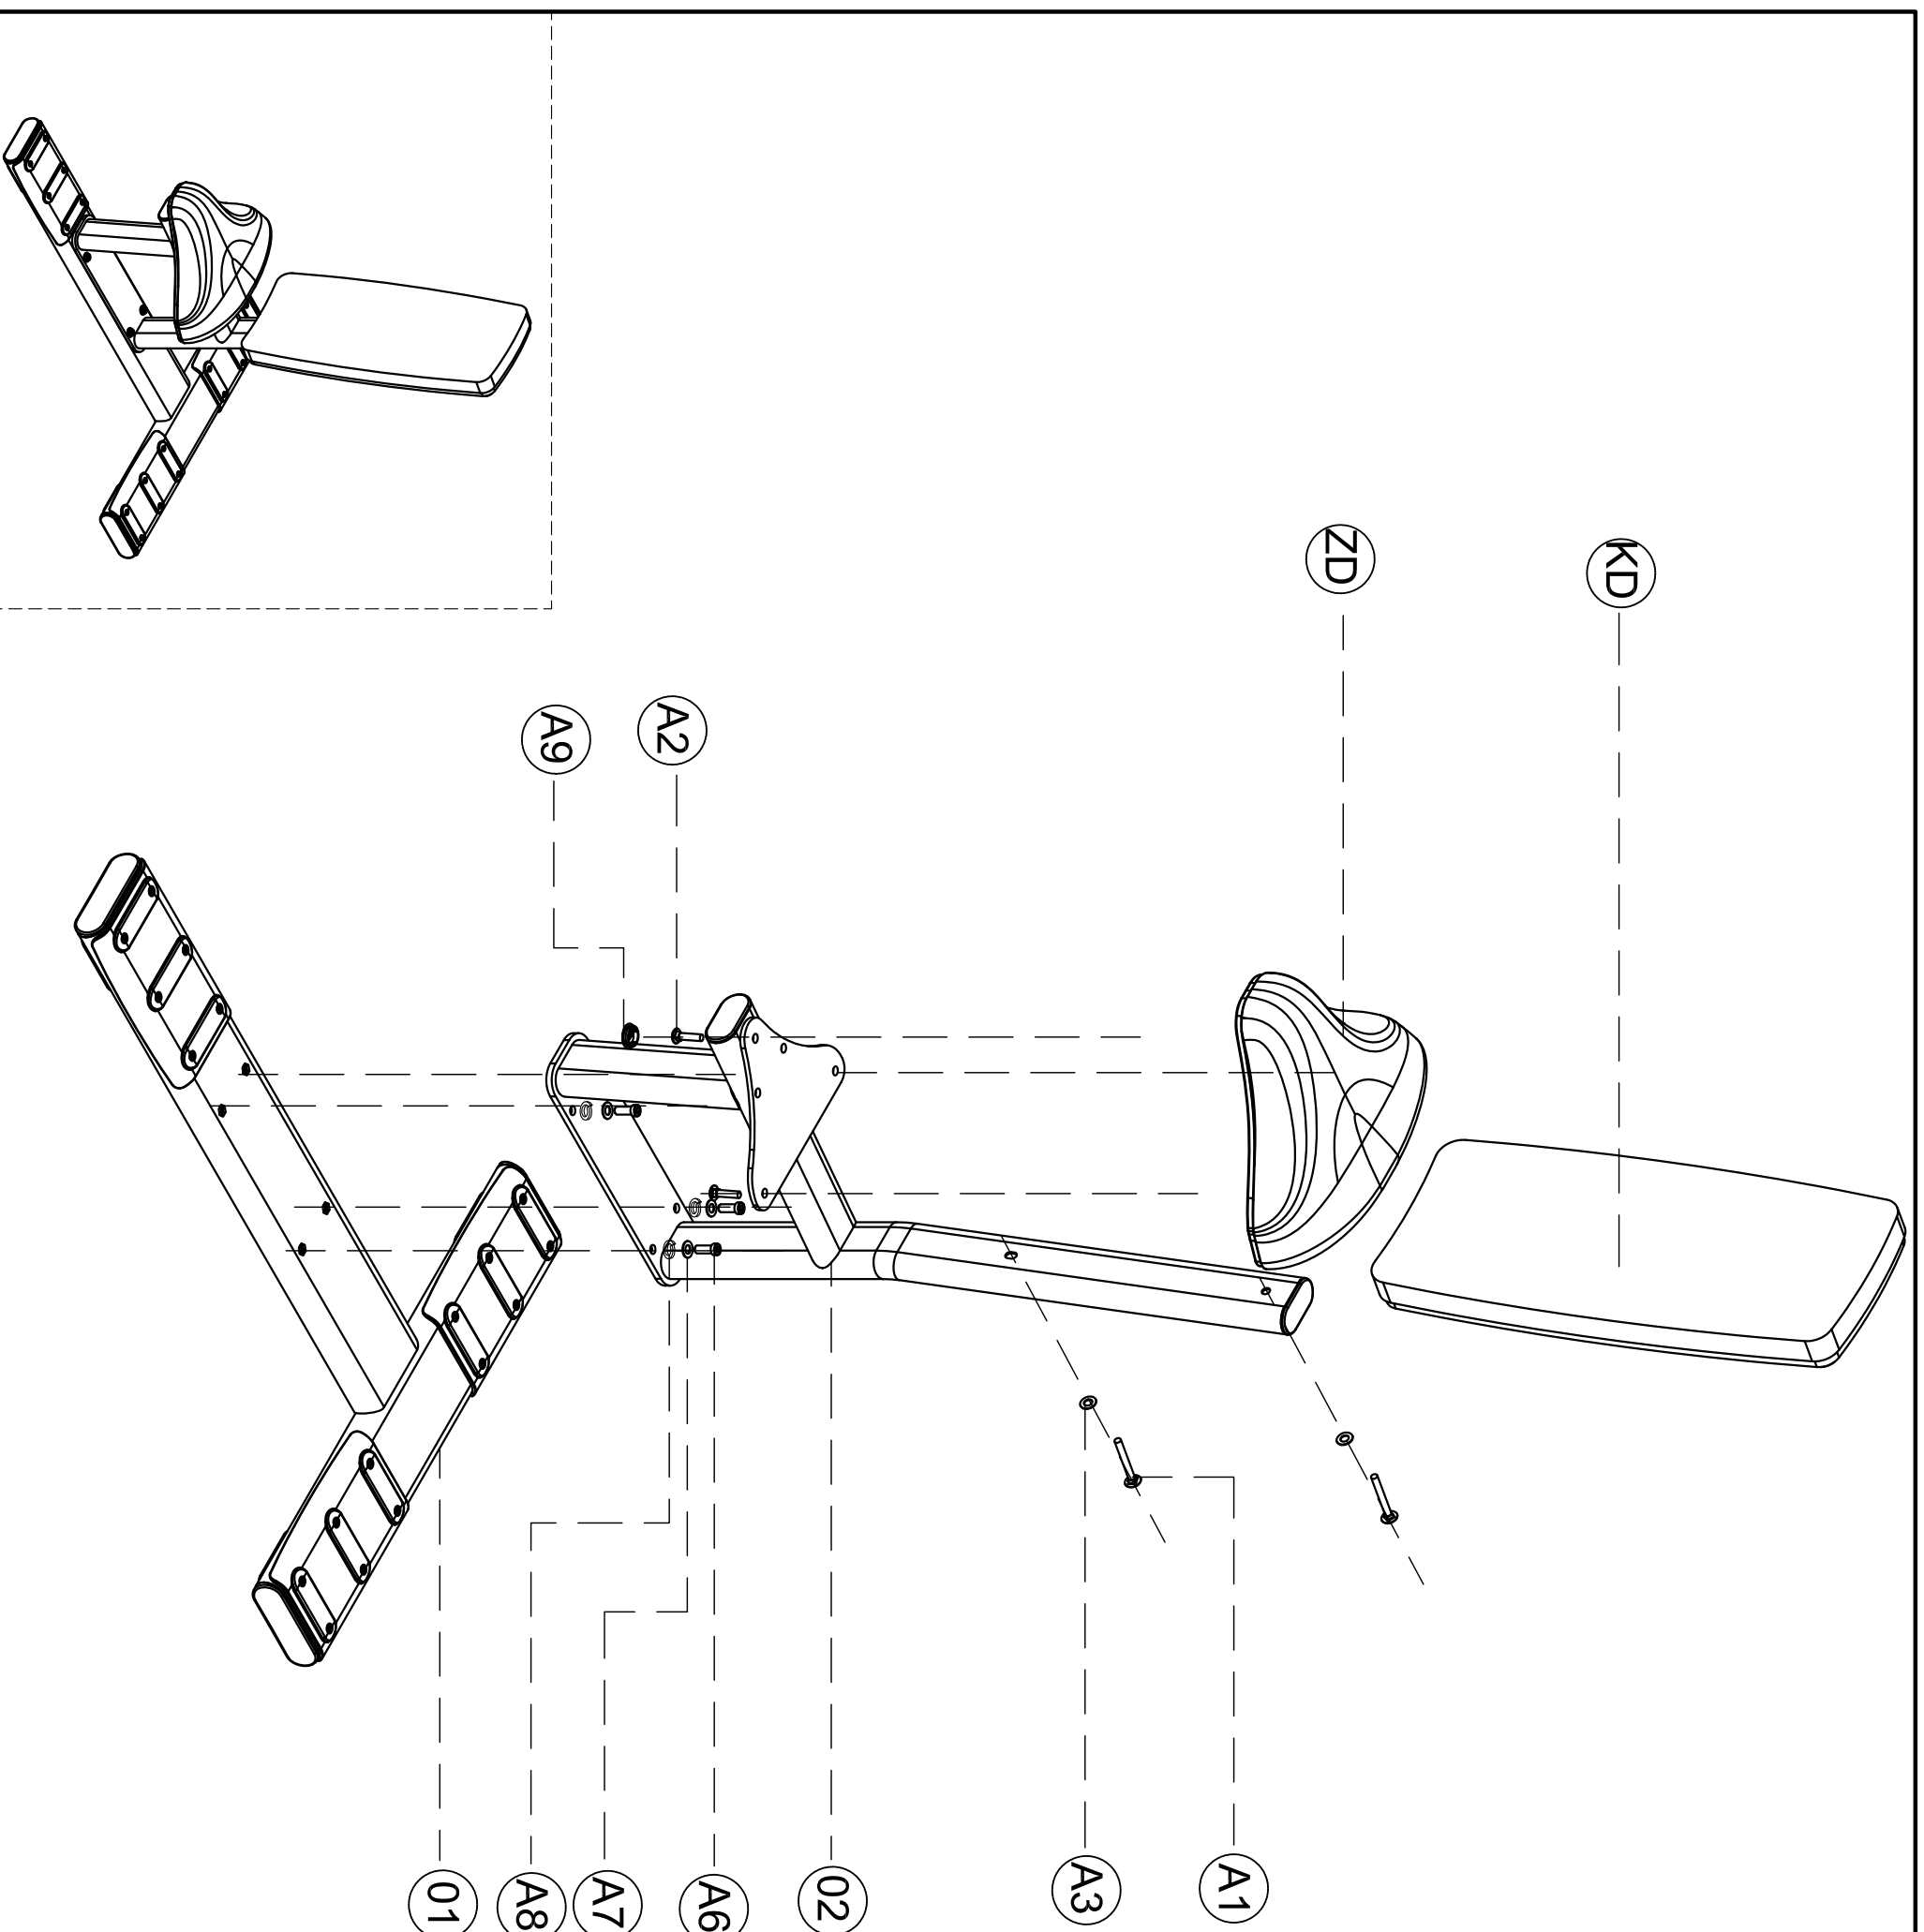

Exploded

E7038 Multi-Purpose Bench

please note :parts didn't demolitione part and fasteners not listde on the introduction

serial number	name	quantity
A9	Conce S074	1
A8	Spring gasket φ10	4
A7	Flat washer Ø10	4
A6	Cup head inner hex screw M10x30	4
A3	Flat washer Ø8, 3xØ2xT1.5	5
A2	Cup head inner hex screw M8x5	3
A1	Cup head inner hex screw M10x30	2
KD	Backrest E7038-0300	1
ZD	Upholstery E7039-0900	1
02	Vertical frame	1
01	Base	1