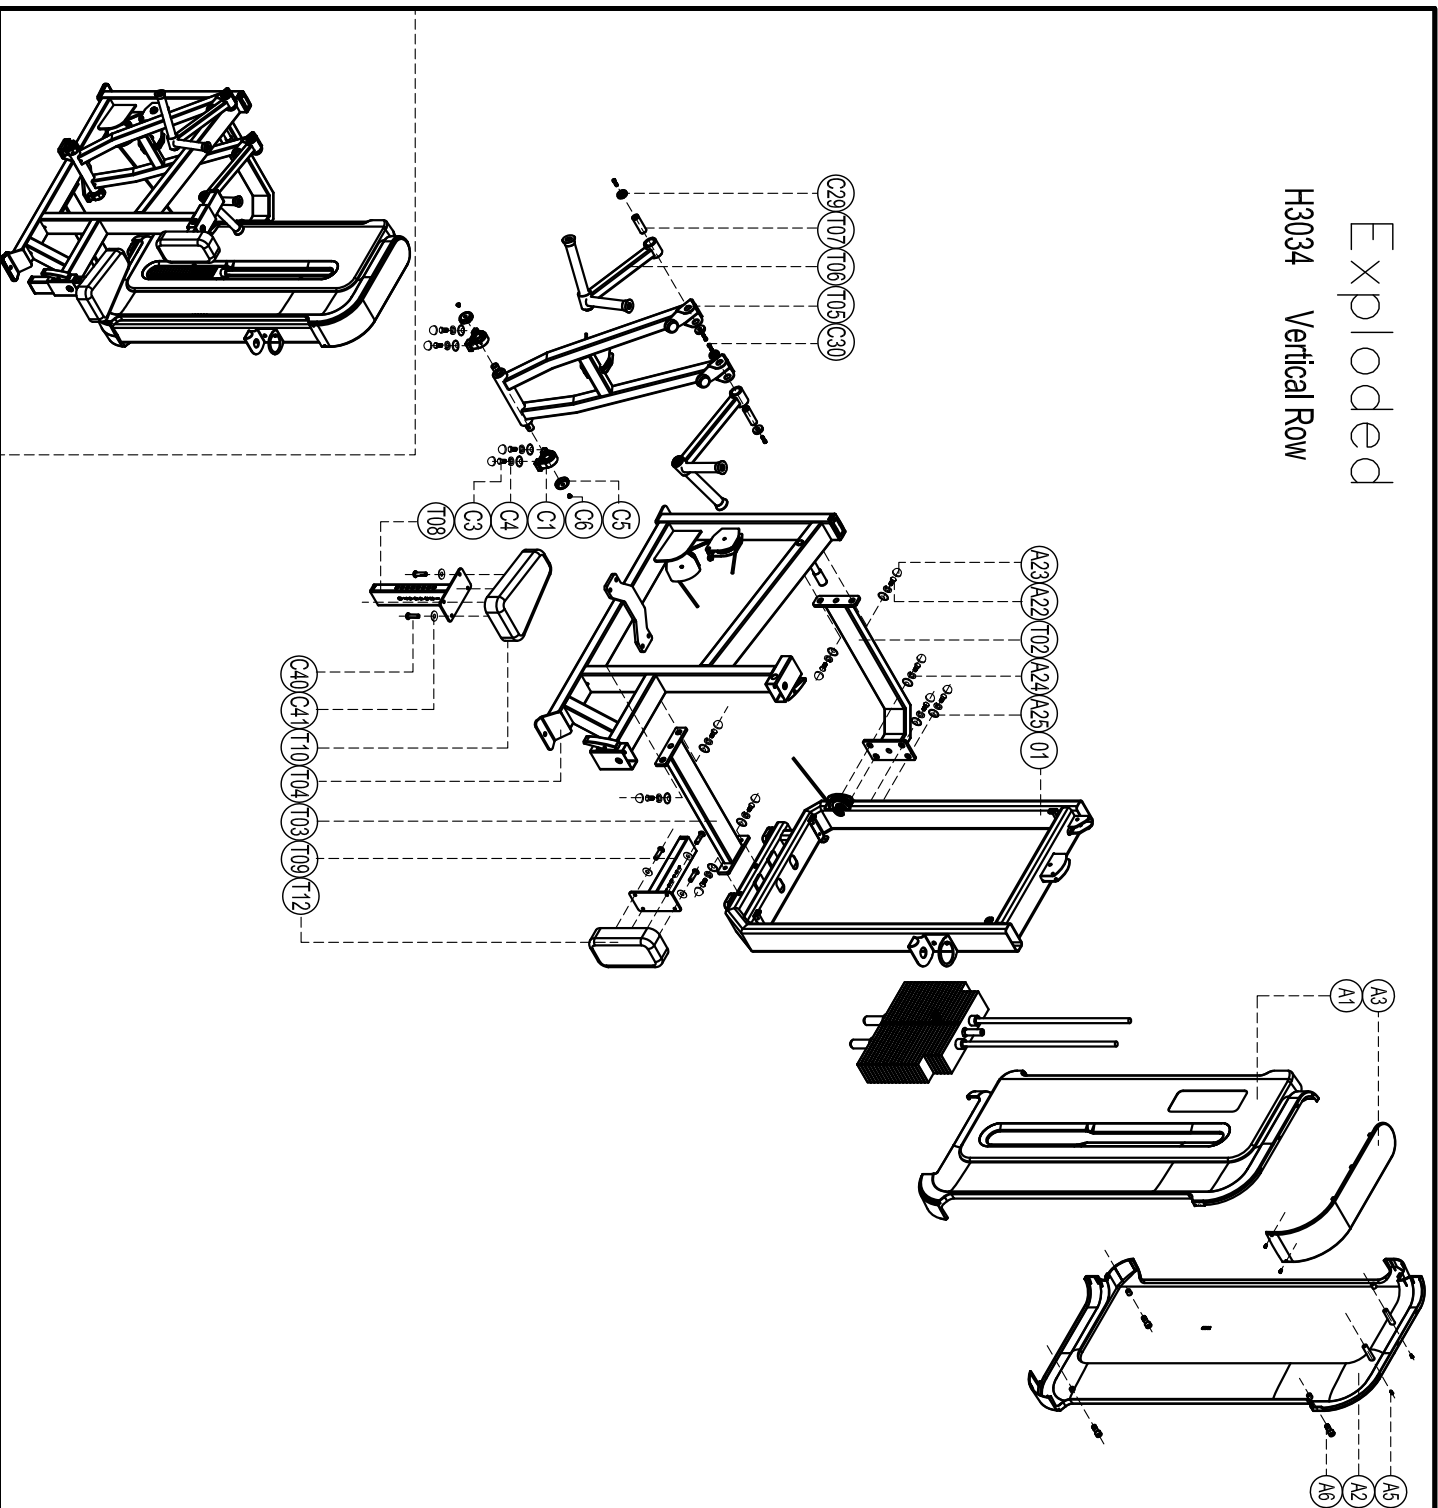

Exploded

H3034 Vertical Row

please note :parts didn't demollitione part and fast eners not listde on the introduction

Number	Name	quantity
C41	Flat washer φ8	8
C40	Cup head inner hex screw M8*35	8
C30	Socket cap inner hex M8*16	4
C29	Cover B310	4
C6	Sink inner hex screw M6*16	2
C5	Cover S264	2
C4	Spring washer φ10	4
C3	Outer hex screw M10*25	4
C1	Bearing basement J046	2
A25	Gasket DQ003	10
A24	Spring washer φ12	10
A23	Screw cap S208	10
A22	Outer hex screw M12*35	10
A6	Cup head inner hex screw M5*15	8
A5	Cup head cross tapping screw ST3*8	4
A3	Top cover	1
A2	Back shroud	1
A1	Front shroud	1
T12	Support pad DZ202	1
T10	Cushion DZ203	1
T09	Support pad adjustment	1
T08	Cushion adjustment	1
T07	Axle	1
T06	Handle frame	1
T05	Movable arm set	1
T04	Main frame	1
T03	Bottom connector	1
T02	Back connection set	1
01	Door frame	1